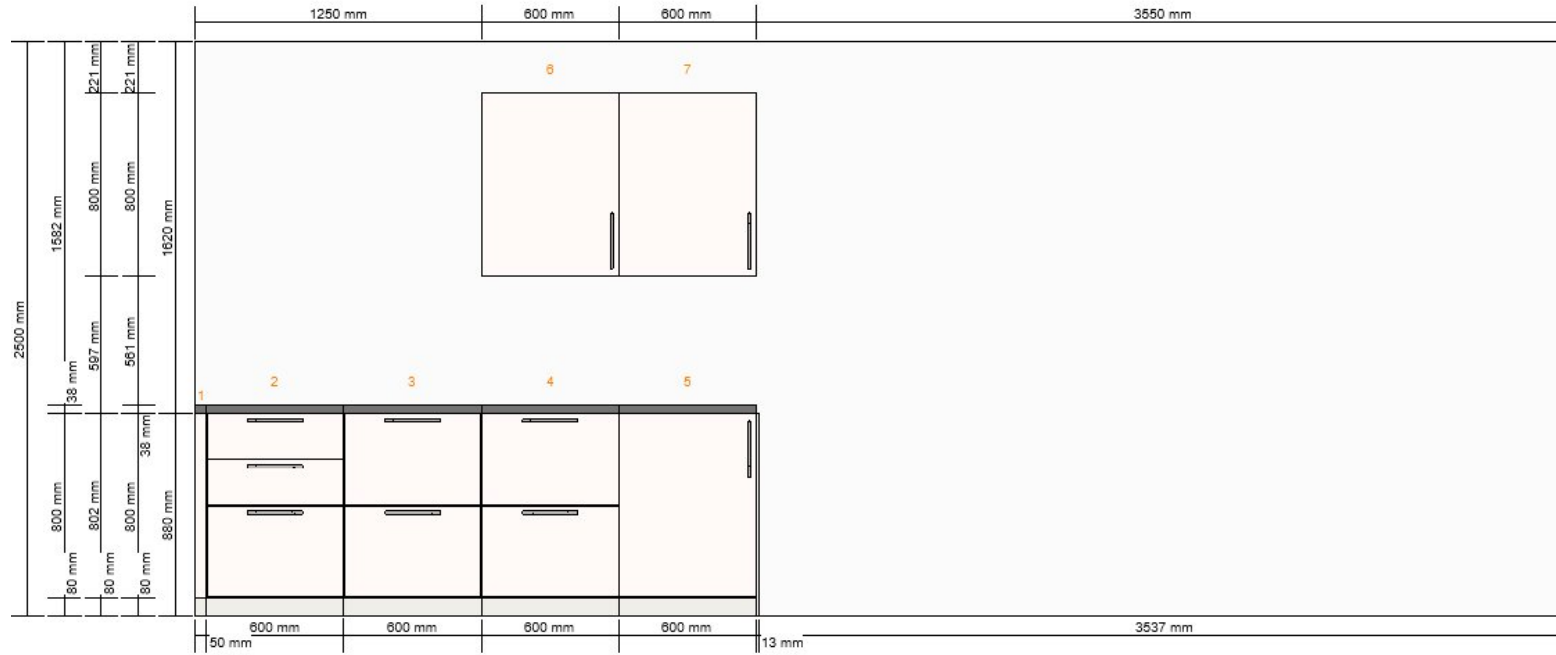

North Wall

All measurement in mm

North Wall

All measurement in mm

Important

IKEA cannot accept any liability for the accuracy of measurements or furniture layout. Prices in this program are for products you collect from IKEA, take home and assemble yourself. All requested delivery, assembly and installation services are charged separately and not included in the price. Although we do try to ensure that the information in this program is correct, we apologise for any product alterations that may occur.