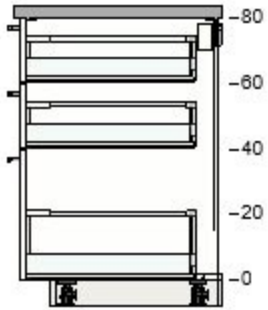

50205626 METOD base cabinet frame
white
60x60x80 cm

£23 1 £23

60205428 VEDDINGE drawer front
white
60x20 cm

£7 2 £14

30205439 VEDDINGE drawer front
white
60x40 cm

£8 1 £8

30285025 MAXIMERA drawer, high
white
60x60 cm

£40 1 £40

60285038 MAXIMERA drawer, medium
white
60x60 cm

£27 2 £54