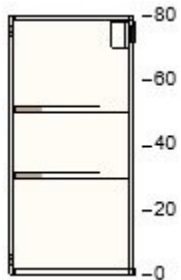

£295 1 £295

20205430 VEDDINGE door
white
60x80 cm

£13 1 £13

6

30205528 METHOD wall cabinet frame
white
60x37x80 cm

£19 1 £19

20205430 VEDDINGE door
white
60x80 cm

£13 1 £13

10205614 UTRUSTA shelf
white
60x37 cm

£4 1 £4

60204645 UTRUSTA hinge
125 °

£6 1 £6

7

30205528 METHOD wall cabinet frame
white
60x37x80 cm

£19 1 £19

20205430 VEDDINGE door
white
60x80 cm

£13 1 £13

10205614 UTRUSTA shelf
white
60x37 cm

£4 1 £4

60204645 UTRUSTA hinge
125 °

£6 1 £6

SUSPENSION RAILS

	60205664	METOD suspension rail galvanised 200 cm	£11	2	£22
---	----------	---	-----	---	-----

LEGS AND PLINTHS