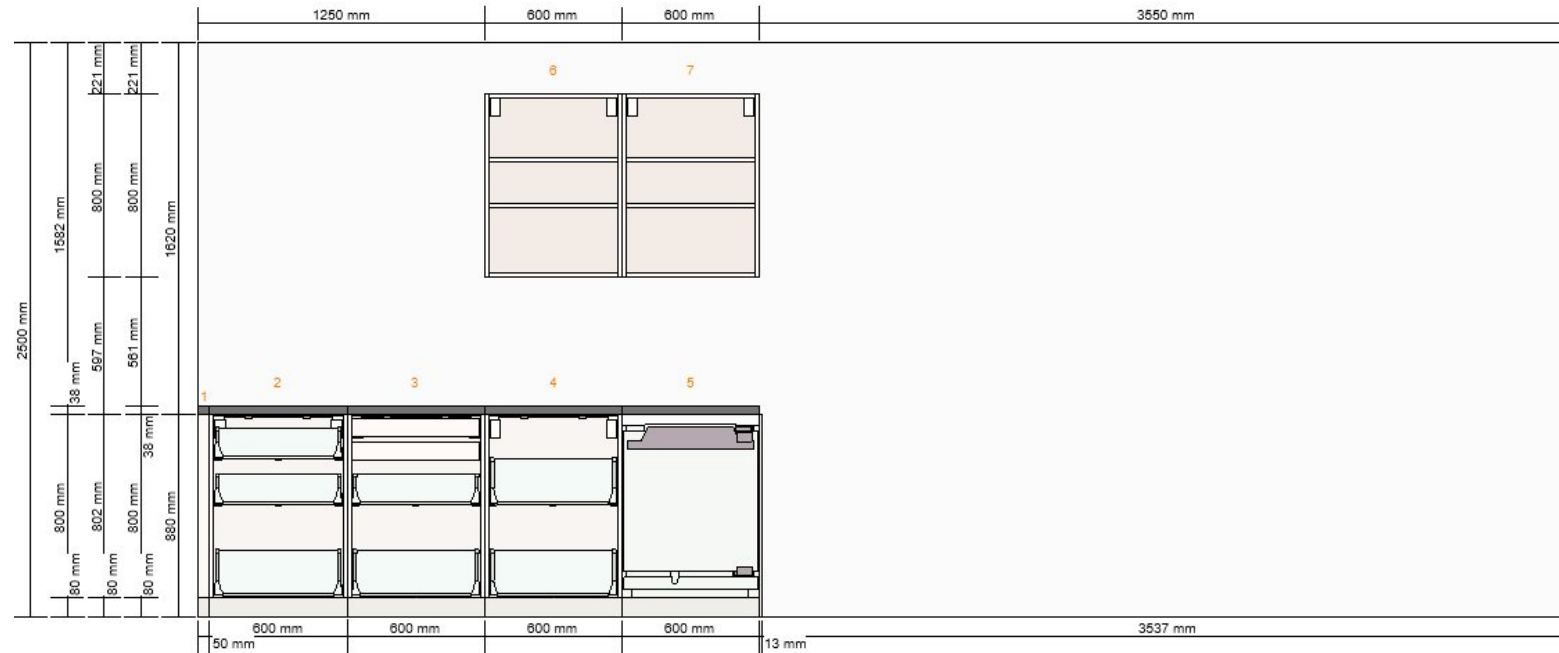

North Wall

All measurement in mm

North Wall

All measurement in mm

Important

IKEA cannot accept any liability for the accuracy of measurements or furniture layout. Prices in this program are for products you collect from IKEA, take home and assemble yourself. All requested delivery, assembly and installation services are charged separately and not included in the price. Although we do try to ensure that the information in this program is correct, we apologise for any product alterations that may occur.