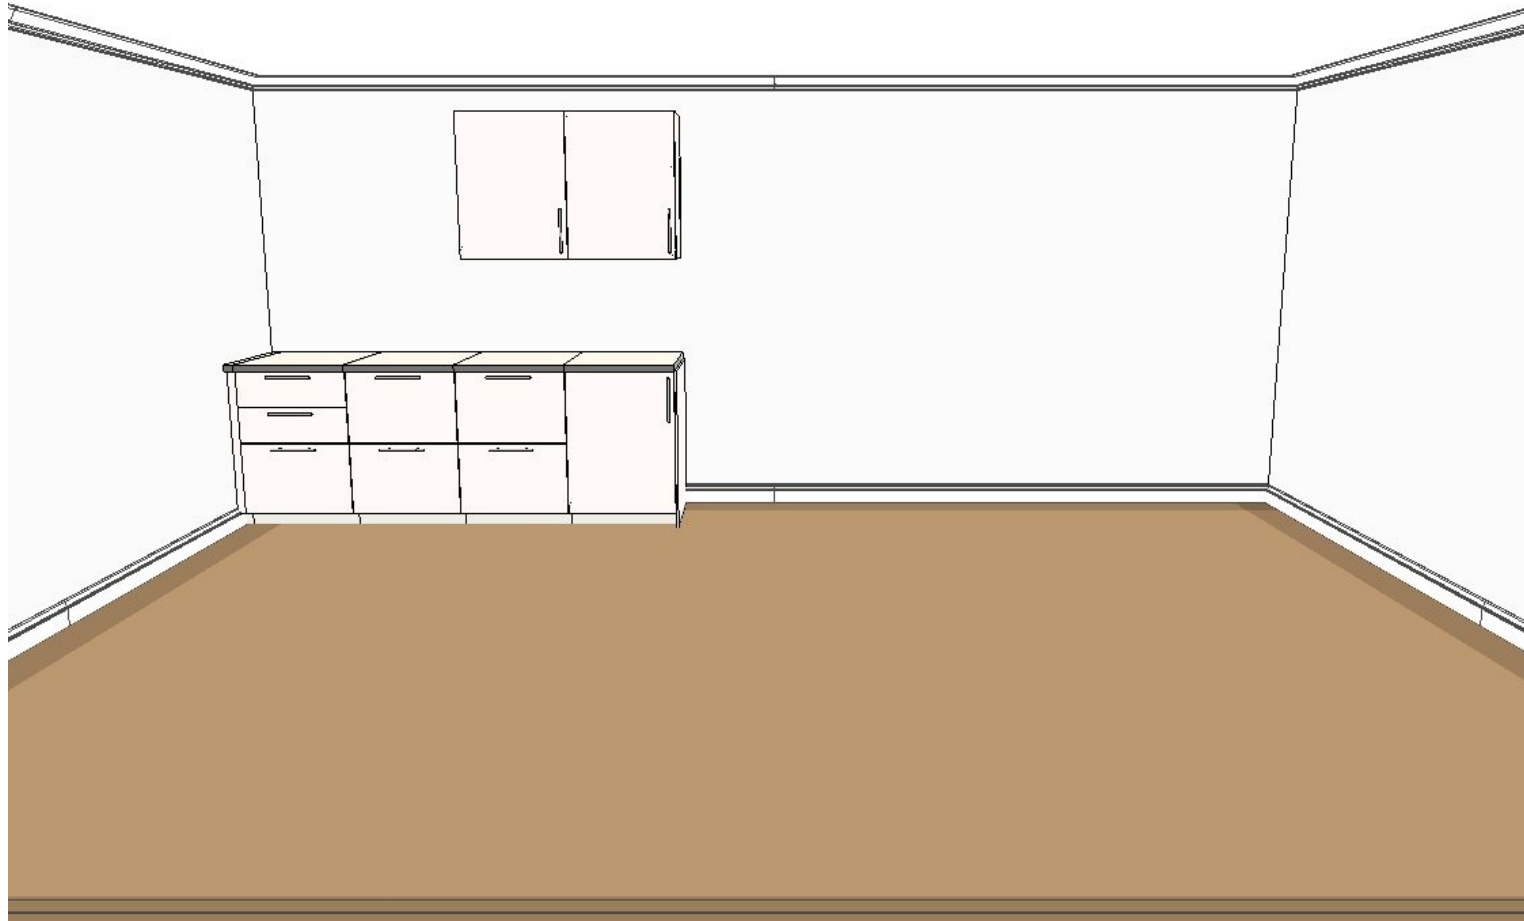

All measurement in mm

Project name

Please save and name your design

Project number

To receive a design ID number, please save your design.

Included in the total price

Appliances £295

Total Price:
£1,025