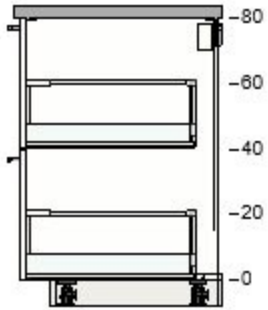

£40 1 £40

90285032 MAXIMERA drawer, low
white
60x60 cm

£25 2 £50

60285038 MAXIMERA drawer, medium
white
60x60 cm

£27 1 £27

40204651 UTRUSTA drawer front, low
white
60 cm

£4 2 £8

4

50205626 METOD base cabinet frame
white
60x60x80 cm

£23 1 £23

30205439 VEDDINGE drawer front
white
60x40 cm

£8 2 £16

30285025 MAXIMERA drawer, high
white
60x60 cm

£40 2 £80

5

70282303 GENOMFRYSA integrated freezer A+
white
91 l