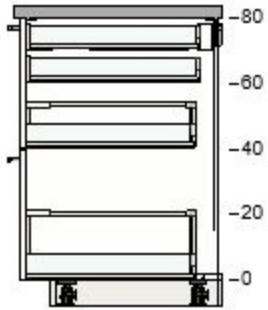

50205626 METOD base cabinet frame
white
60x60x80 cm

£23 1 £23

60205428 VEDDINGE drawer front
white
60x20 cm

£7 2 £14

30205439 VEDDINGE drawer front
white
60x40 cm

£8 1 £8

30285025 MAXIMERA drawer, high
white
60x60 cm

£40 1 £40

60285038 MAXIMERA drawer, medium
white
60x60 cm

£27 2 £54

50205626 METOD base cabinet frame
white
60x60x80 cm

£23 1 £23

30205439 VEDDINGE drawer front
white
60x40 cm

£8 2 £16

30285025 MAXIMERA drawer, high
white
60x60 cm